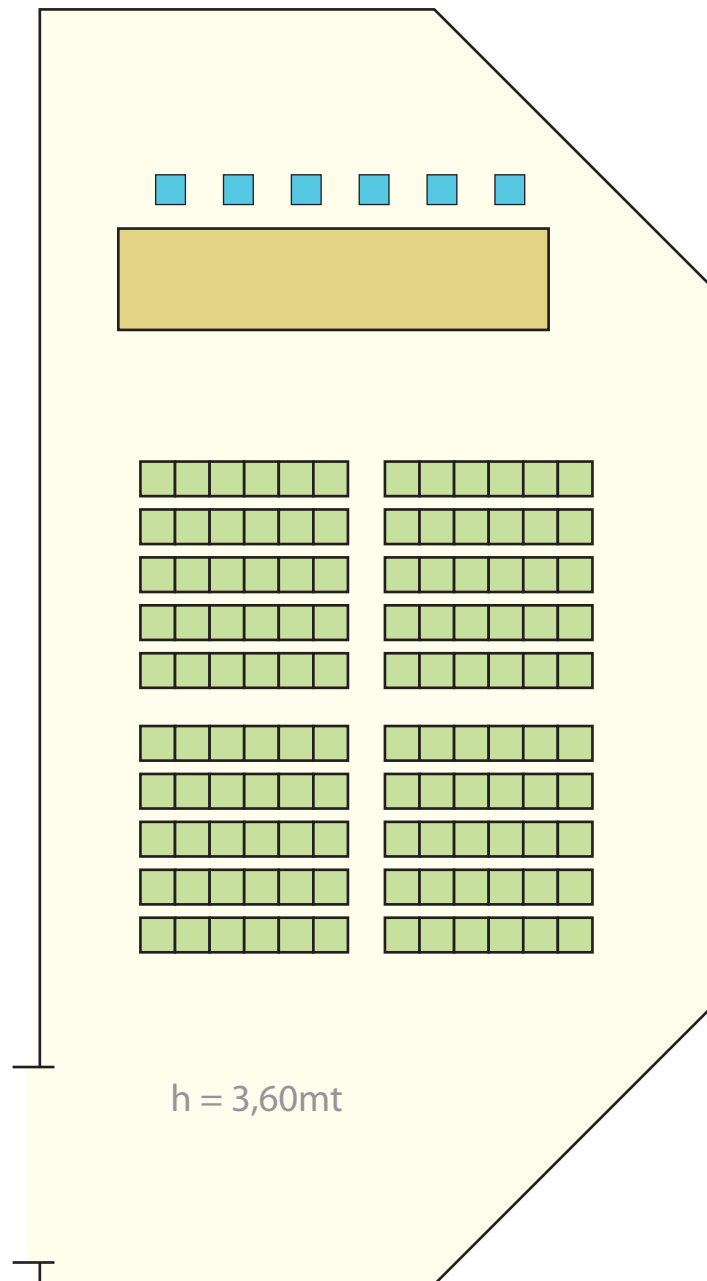

# SALA TOPAZIO

SET UP "AUDIENCE"

120 seats - 147mq

 SPEAKERS  SEATS  SPEAKERS DESK

# SALA TOPAZIO

SET UP "CLASSROOM"

60 seats - 147mq

■ SPEAKERS ■ SEATS ■ DESKS

# SALA TOPAZIO

SET UP "HORSESHOE"

40 seats - 147mq

■ SEATS ■ DESKS