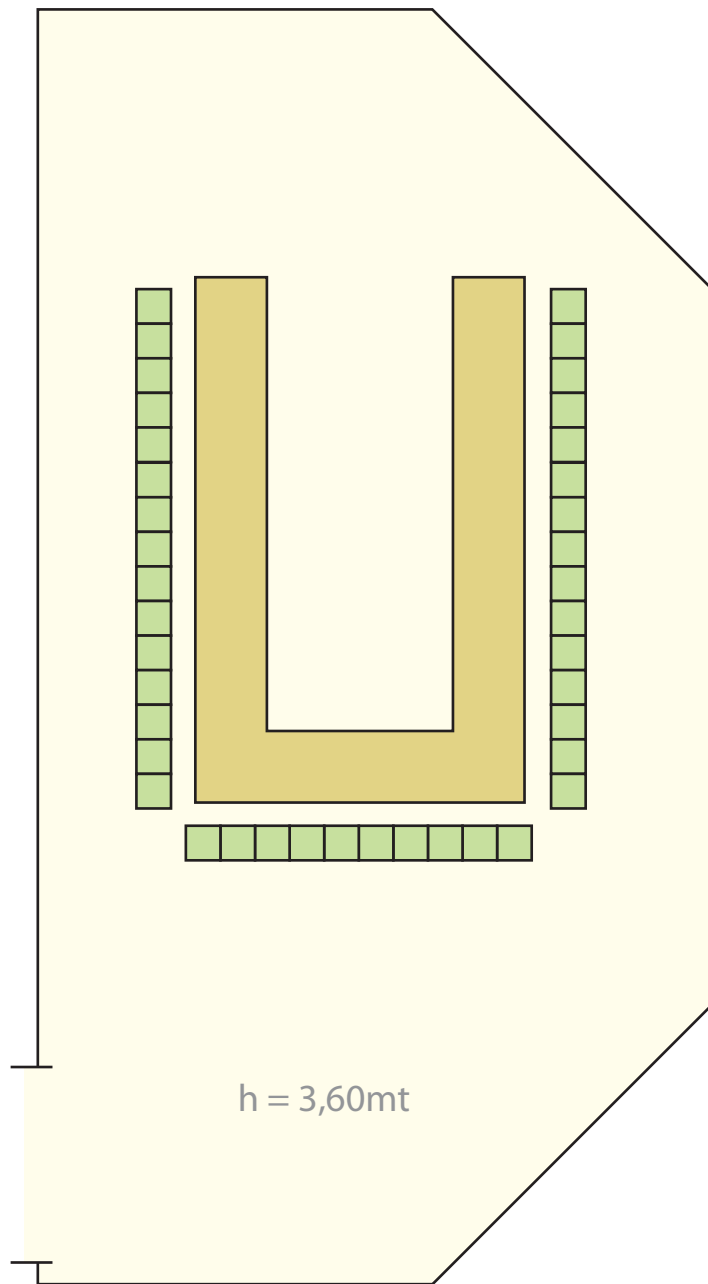

# SALA TOPAZIO

SET UP "AUDIENCE"

120 seats - 147mq

 SPEAKERS  SEATS  SPEAKERS DESK

# SALA TOPAZIO

SET UP "CLASSROOM"

60 seats - 147mq

■ SPEAKERS ■ SEATS ■ DESKS

# SALA TOPAZIO

SET UP "HORSESHOE"

40 seats - 147mq

■ SEATS ■ DESKS