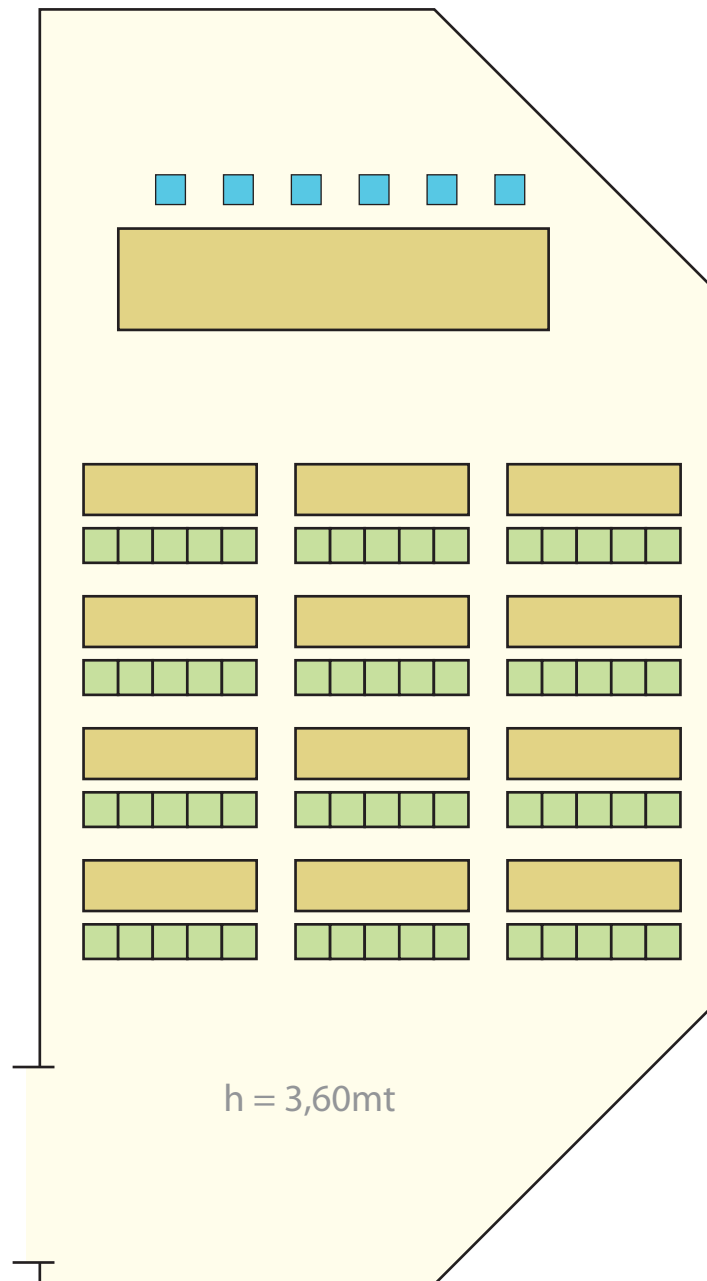

# SALA TOPAZIO

SET UP "AUDIENCE"

120 seats - 147mq

 SPEAKERS  SEATS  SPEAKERS DESK

# SALA TOPAZIO

SET UP "CLASSROOM"

60 seats - 147mq

■ SPEAKERS ■ SEATS ■ DESKS

# SALA TOPAZIO

SET UP "HORSESHOE"

40 seats - 147mq

■ SEATS ■ DESKS